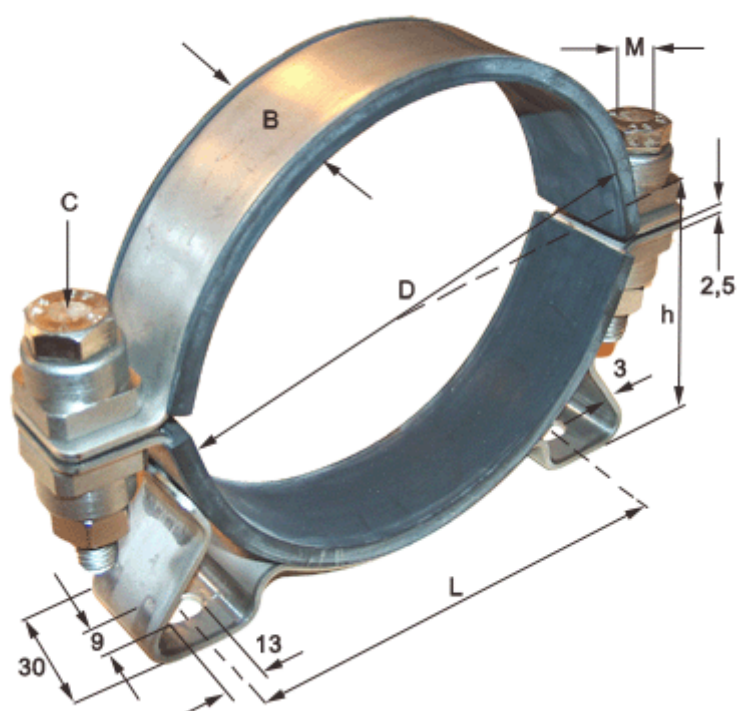

Data Sheet

Article number: 021816025428

Description: Clamp with bracket and rubber
SPGU 6025. 428/30 SK

Measures

C (screw type) = SK hexagon screw

Diameter D = 428

h = 222

L = 384

Width B = 30